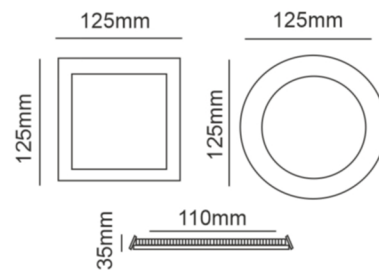

Extra Bright Series

100 Lumens

PRODUCT SPECIFICATION

MODEL NAME	SHAPE	LUMEN	SIZE	CUT SIZE	PF
EL-1004-8W	RD/SQ	≥540lm/≥600lm	ø125xH35mm/125x125xH35mm	ø110mm/110x110mm	0.9
EL-1004-15W	RD/SQ	≥1080lm/≥1200lm	ø150×H35mm/150x150xH35mm	ø130mm/130x130mm	0.9
EL-1004-22W	RD/SQ	≥1620lm/≥1800lm	ø175×H35mm/175x175xH35mm	ø155mm/155x155mm	0.9