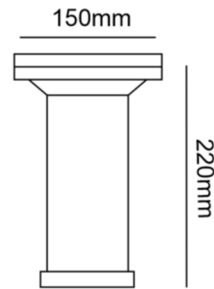

OUTDOOR WALL LIGHT

ML-2010

DUST PROOF

WATER PROOF

INTELLIGENT LIGHTING

ECO-FRIENDLY

PROTECTION

PRODUCT SPECIFICATION

MODEL NAME	WATTAGE	LUMEN	SIZE	KELVIN	BEAM ANGLE
ML-2010	7W	≥1020lm	220x150mm	3000K	120°

COLOUR-3K