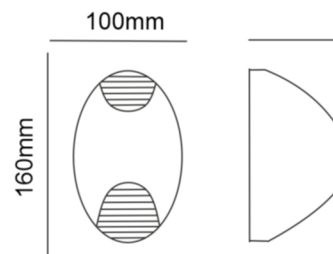

OUTDOOR WALL LIGHT

ML-2251

DUST PROOF

WATER PROOF

INTELLIGENT LIGHTING

ECO-FRIENDLY

PROTECTION

PRODUCT SPECIFICATION

MODEL NAME	WATTAGE	LUMENS	SIZE	BEAM ANGLE
ML-2251	6W	≥500lm	L160XW100XH76MM	30°