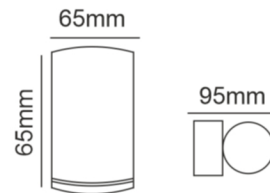

OUTDOOR WALL LIGHT

ML-3001

DUST PROOF

WATER PROOF

INTELLIGENT LIGHTING

ECO-FRIENDLY

PROTECTION

PRODUCT SPECIFICATION

MODEL NAME	COLOR	LUMEN	SIZE
ML-3001-6W	3000K	≥400lm	100Hx65Wx95D
ML-3001-12W	3000K	≥800lm	100Hx65Wx110D

COLOUR-3K