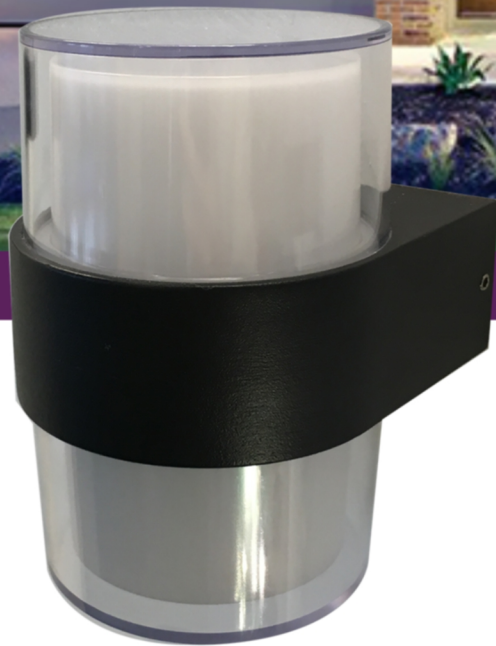

# OUTDOOR WALL LIGHT

ML-3004

DUST PROOF

WATER PROOF

INTELLIGENT LIGHTING

ECO-FRIENDLY

IP54  
PROTECTION

## PRODUCT SPECIFICATION

MODEL NAME	WATTAGE	LUMEN	SIZE	KELVIN	BEAM ANGLE
ML-3004	12W	≥1200lm	96x105x131mm	3000K/6000K	120°

COLOUR-3K