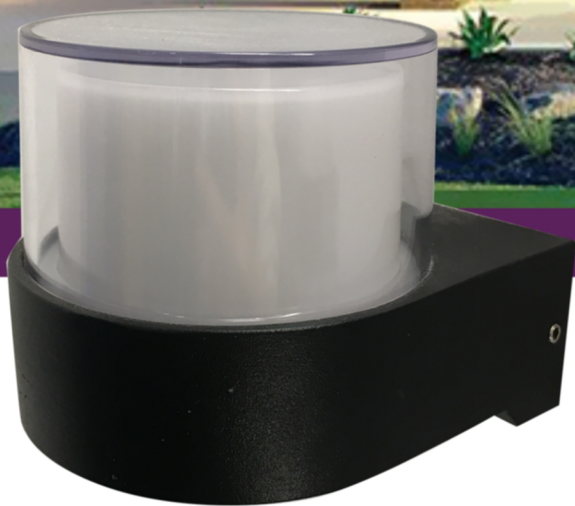

# OUTDOOR WALL LIGHT

ML-3004

DUST PROOF

WATER PROOF

INTELLIGENT LIGHTING

ECO-FRIENDLY

PROTECTION

## PRODUCT SPECIFICATION

MODEL NAME	WATTAGE	LUMEN	SIZE	KELVIN	BEAM ANGLE
ML-3004	6W	≥600lm	96x105x86mm	3000K/6000K	120°

COLOUR-3K