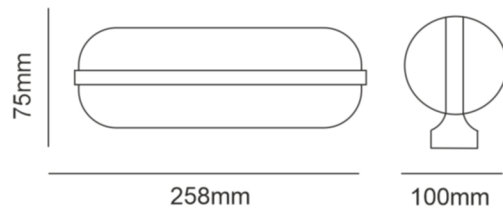

OUTDOOR WALL LIGHT

ML-3005

DUST PROOF

WATER PROOF

INTELLIGENT LIGHTING

ECO-FRIENDLY

PROTECTION

PRODUCT SPECIFICATION

MODEL NAME	WATTAGE	LUMEN	SIZE	KELVIN	BEAM ANGLE
ML-3005	12W	≥1880lm	260x100x75mm	3000K	120°