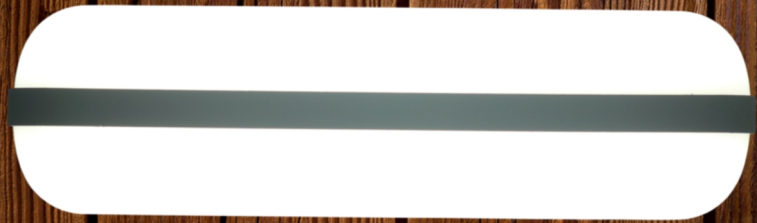

OUTDOOR WALL LIGHT

ML-3005

DUST PROOF

WATER PROOF

INTELLIGENT LIGHTING

ECO-FRIENDLY

PROTECTION

PRODUCT SPECIFICATION

MODEL NAME	WATTAGE	LUMEN	SIZE	KELVIN	BEAM ANGLE
ML-3005	12W	≥1880lm	260x100x75mm	3000K	120°