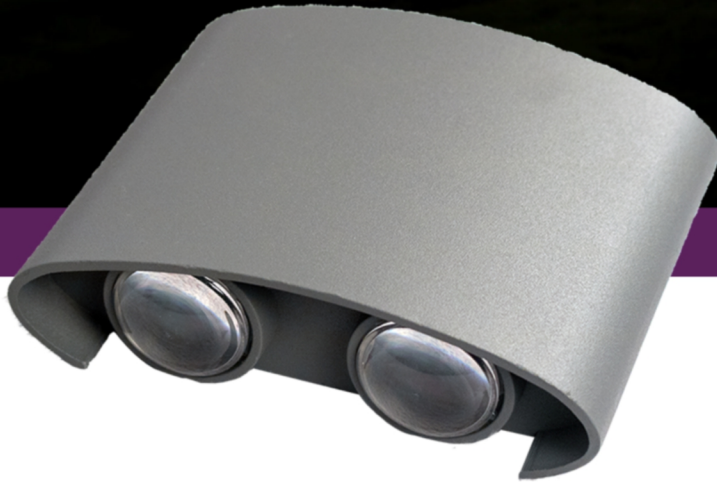

# OUTDOOR WALL LIGHT

ML-3006

DUST PROOF

WATER PROOF

INTELLIGENT LIGHTING

ECO-FRIENDLY

PROTECTION

## PRODUCT SPECIFICATION

MODEL NAME	WATTAGE	LUMEN	SIZE	KELVIN	BEAM ANGLE
ML-3006	12W	≥1200lm	115x38x78mm	3000K	45°

COLOUR-**R**GB

EPISTAR