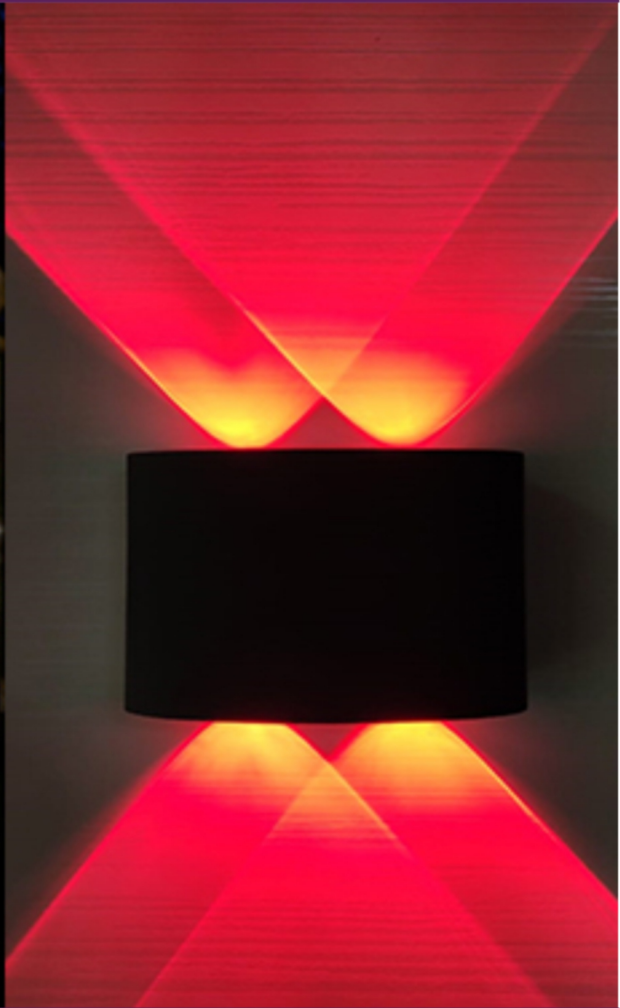

# OUTDOOR WALL LIGHT

ML-3006

DUST PROOF

WATER PROOF

INTELLIGENT LIGHTING

ECO-FRIENDLY

PROTECTION

## PRODUCT SPECIFICATION

MODEL NAME	WATTAGE	LUMEN	SIZE	KELVIN	BEAM ANGLE
ML-3006	12W	≥1200lm	115x38x78mm	3000K	45°

COLOUR-**R**GB

EPISTAR