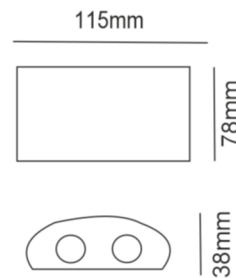

OUTDOOR WALL LIGHT

ML-3006

DUST PROOF

WATER PROOF

INTELLIGENT LIGHTING

ECO-FRIENDLY

PROTECTION

PRODUCT SPECIFICATION

MODEL NAME	WATTAGE	LUMEN	SIZE	KELVIN	BEAM ANGLE
ML-3006	12W	≥1200lm	115x38x78mm	3000K	45°

COLOUR-**R**GB

EPISTAR