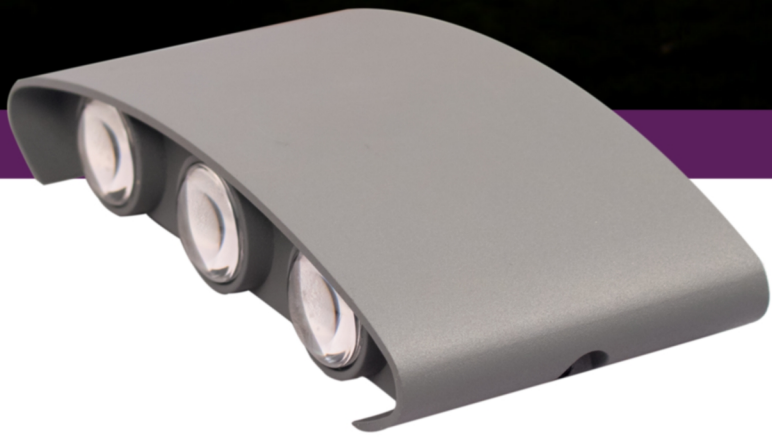

OUTDOOR WALL LIGHT

ML-3006

DUST PROOF

WATER PROOF

INTELLIGENT LIGHTING

ECO-FRIENDLY

IP54 PROTECTION

PRODUCT SPECIFICATION

MODEL NAME	WATTAGE	LUMEN	SIZE	KELVIN	BEAM ANGLE
ML-3006	18W	≥1800lm	168x45x78mm	3000K	45°

COLOUR-**R**GB

EPISTAR