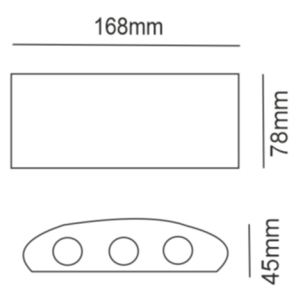

OUTDOOR WALL LIGHT

ML-3006

DUST PROOF

WATER PROOF

INTELLIGENT LIGHTING

ECO-FRIENDLY

IP54 PROTECTION

PRODUCT SPECIFICATION

MODEL NAME	WATTAGE	LUMEN	SIZE	KELVIN	BEAM ANGLE
ML-3006	18W	≥1800lm	168x45x78mm	3000K	45°

COLOUR-**R**GB

EPISTAR