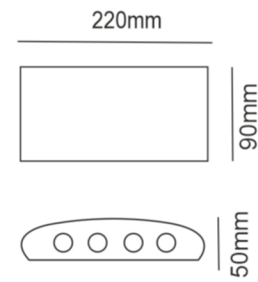

OUTDOOR WALL LIGHT

ML-3006

DUST PROOF

WATER PROOF

INTELLIGENT LIGHTING

ECO-FRIENDLY

IP54
PROTECTION

PRODUCT SPECIFICATION

MODEL NAME	WATTAGE	LUMEN	SIZE	KELVIN	BEAM ANGLE
ML-3006	24W	≥2400lm	220x50x90mm	3000K	45°

COLOUR-**R**GB