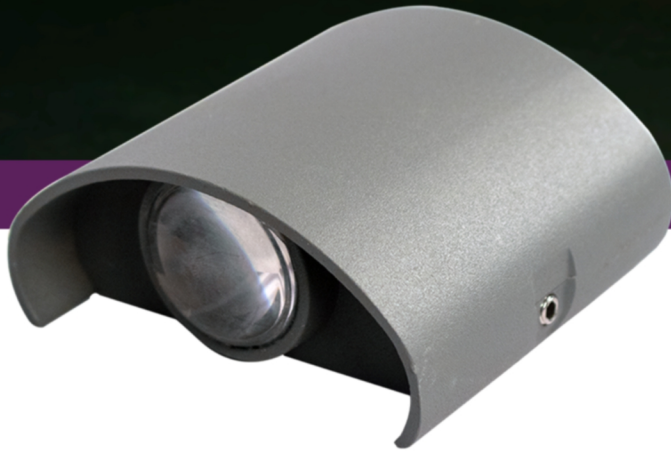

OUTDOOR WALL LIGHT

ML-3006

DUST PROOF

WATER PROOF

INTELLIGENT LIGHTING

ECO-FRIENDLY

PROTECTION

PRODUCT SPECIFICATION

MODEL NAME	WATTAGE	LUMEN	SIZE	KELVIN	BEAM ANGLE
ML-3006	2W	≥200lm	80x38x70mm	3000K	45°

COLOUR-3K