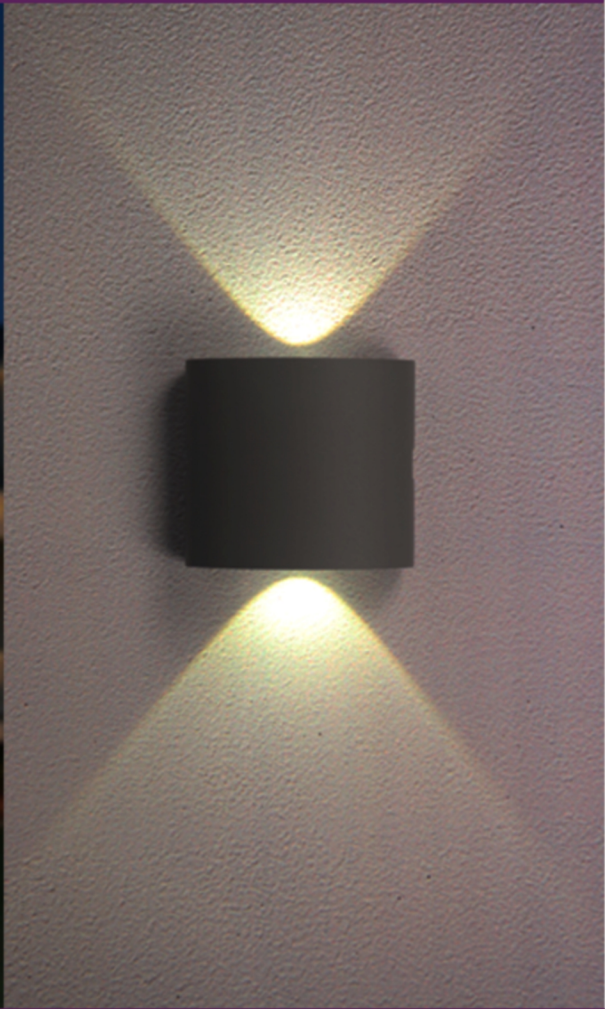

OUTDOOR WALL LIGHT

ML-3006

DUST PROOF

WATER PROOF

INTELLIGENT LIGHTING

ECO-FRIENDLY

PROTECTION

PRODUCT SPECIFICATION

MODEL NAME	WATTAGE	LUMEN	SIZE	KELVIN	BEAM ANGLE
ML-3006	2W	≥200lm	80x38x70mm	3000K	45°

COLOUR-3K