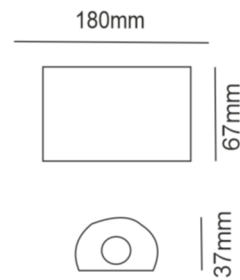

OUTDOOR WALL LIGHT

ML-3006

DUST PROOF

WATER PROOF

INTELLIGENT LIGHTING

ECO-FRIENDLY

PROTECTION

PRODUCT SPECIFICATION

MODEL NAME	WATTAGE	LUMEN	SIZE	KELVIN	BEAM ANGLE
ML-3006	2W	≥200lm	80x38x70mm	3000K	45°

COLOUR-3K