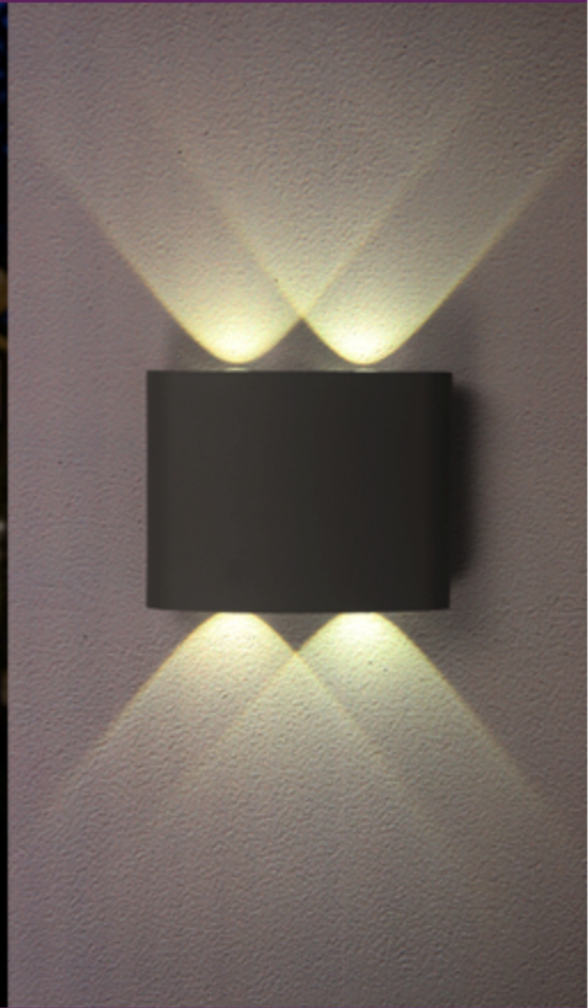

OUTDOOR WALL LIGHT

ML-3006

DUST PROOF

WATER PROOF

INTELLIGENT LIGHTING

ECO-FRIENDLY

PROTECTION

PRODUCT SPECIFICATION

MODEL NAME	WATTAGE	LUMEN	SIZE	KELVIN	BEAM ANGLE
ML-3006	4W	≥400lm	115x38x78mm	3000K	45°

COLOUR-3K

EPISTAR