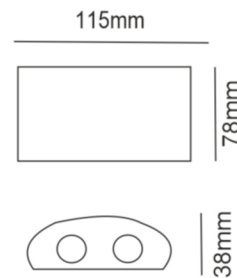

OUTDOOR WALL LIGHT

ML-3006

DUST PROOF

WATER PROOF

INTELLIGENT LIGHTING

ECO-FRIENDLY

PROTECTION

PRODUCT SPECIFICATION

MODEL NAME	WATTAGE	LUMEN	SIZE	KELVIN	BEAM ANGLE
ML-3006	4W	≥400lm	115x38x78mm	3000K	45°

COLOUR-3K

EPISTAR