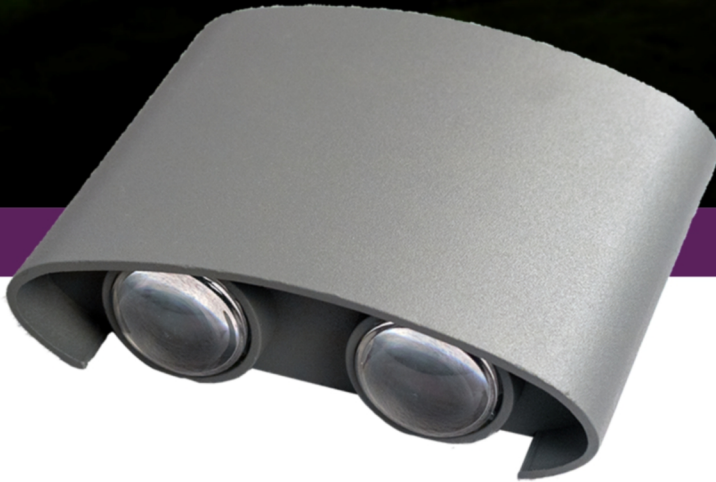

OUTDOOR WALL LIGHT

ML-3006

DUST PROOF

WATER PROOF

INTELLIGENT LIGHTING

ECO-FRIENDLY

PROTECTION

PRODUCT SPECIFICATION

MODEL NAME	WATTAGE	LUMEN	SIZE	KELVIN	BEAM ANGLE
ML-3006	4W	≥400lm	115x38x78mm	3000K	45°

COLOUR-3K

EPISTAR