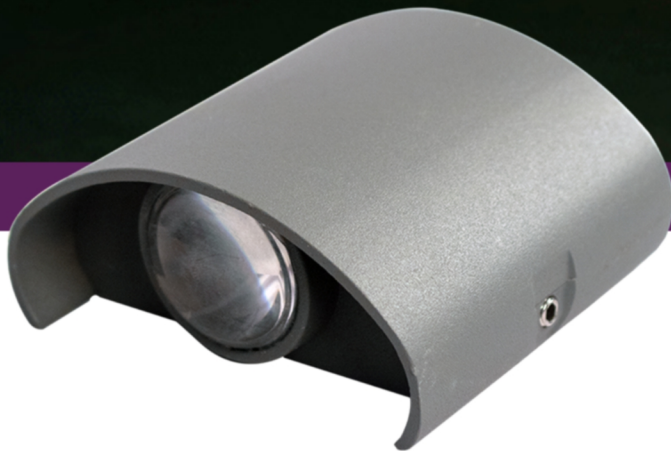

OUTDOOR WALL LIGHT

ML-3006

DUST PROOF

WATER PROOF

INTELLIGENT LIGHTING

ECO-FRIENDLY

PROTECTION

PRODUCT SPECIFICATION

MODEL NAME	WATTAGE	LUMEN	SIZE	KELVIN	BEAM ANGLE
ML-3006	6W	≥600lm	80x38x70mm	3000K	45°

COLOUR-**R**GB