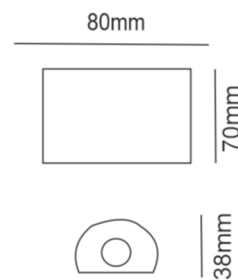

OUTDOOR WALL LIGHT

ML-3006

DUST PROOF

WATER PROOF

INTELLIGENT LIGHTING

ECO-FRIENDLY

PROTECTION

PRODUCT SPECIFICATION

MODEL NAME	WATTAGE	LUMEN	SIZE	KELVIN	BEAM ANGLE
ML-3006	6W	≥600lm	80x38x70mm	3000K	45°

COLOUR-**R**GB