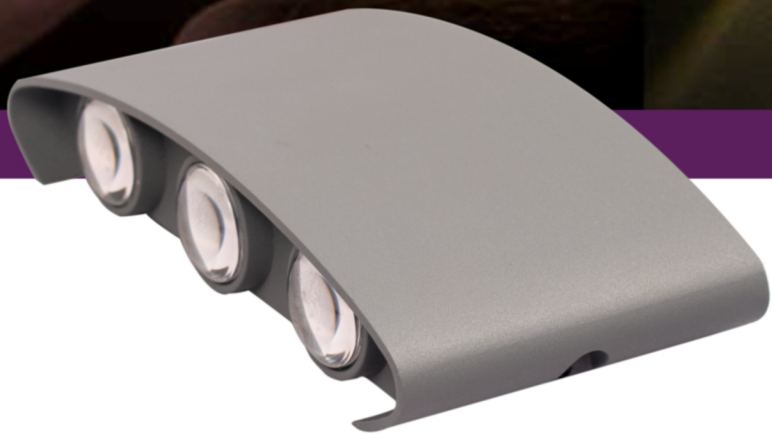

OUTDOOR WALL LIGHT

ML-3006

DUST PROOF

WATER PROOF

INTELLIGENT LIGHTING

ECO-FRIENDLY

IP54 PROTECTION

PRODUCT SPECIFICATION

MODEL NAME	WATTAGE	LUMEN	SIZE	KELVIN	BEAM ANGLE
ML-3006	6W	≥600lm	168x45x78mm	3000K	45°

COLOUR-3K

EPISTAR