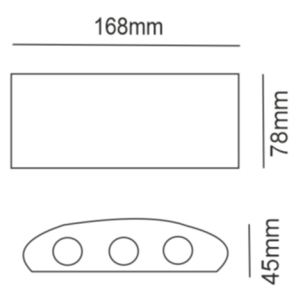

OUTDOOR WALL LIGHT

ML-3006

DUST PROOF

WATER PROOF

INTELLIGENT LIGHTING

ECO-FRIENDLY

IP54 PROTECTION

PRODUCT SPECIFICATION

MODEL NAME	WATTAGE	LUMEN	SIZE	KELVIN	BEAM ANGLE
ML-3006	6W	≥600lm	168x45x78mm	3000K	45°

COLOUR-3K

EPISTAR