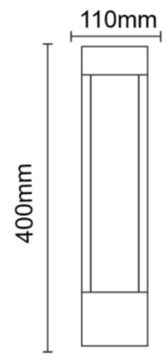

# GARDEN BOLLARD LIGHT

ML-4005

## PRODUCT SPECIFICATION

MODEL NAME	WATTAGE	LUMEN	SIZE
ML-4005	6W	≥600lm	110x110x400mm

DUST PROOF

WATER PROOF

INTELLIGENT LIGHTING

ECO-FRIENDLY

PROTECTION