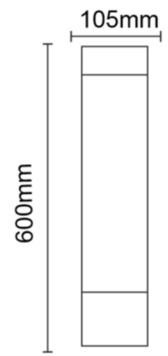

GARDEN BOLLARD LIGHT

ML-4006

PRODUCT SPECIFICATION

MODEL NAME	WATTAGE	LUMEN	SIZE
ML-4006	6W	≥600lm	105x600mm

DUST PROOF

WATER PROOF

INTELLIGENT LIGHTING

ECO-FRIENDLY