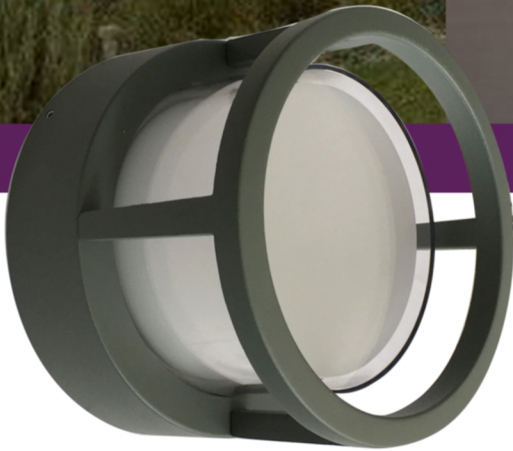

OUTDOOR WALL LIGHT

ML-6001

DUST PROOF

WATER PROOF

INTELLIGENT LIGHTING

ECO-FRIENDLY

PROTECTION

PRODUCT SPECIFICATION

MODEL NAME	WATTAGE	LUMEN	SIZE	KELVIN	BEAM ANGLE
ML-6001	10W	≥1000lm	160x100mm	3000K	120°

COLOUR-3K