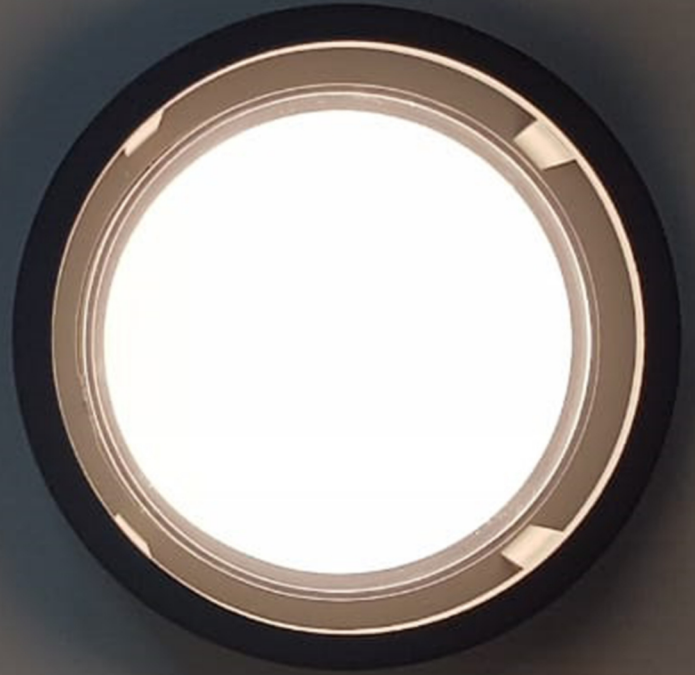

OUTDOOR WALL LIGHT

ML-6001

DUST PROOF

WATER PROOF

INTELLIGENT LIGHTING

ECO-FRIENDLY

PROTECTION

PRODUCT SPECIFICATION

MODEL NAME	WATTAGE	LUMEN	SIZE	KELVIN	BEAM ANGLE
ML-6001	10W	≥1000lm	160x100mm	3000K	120°

COLOUR-3K