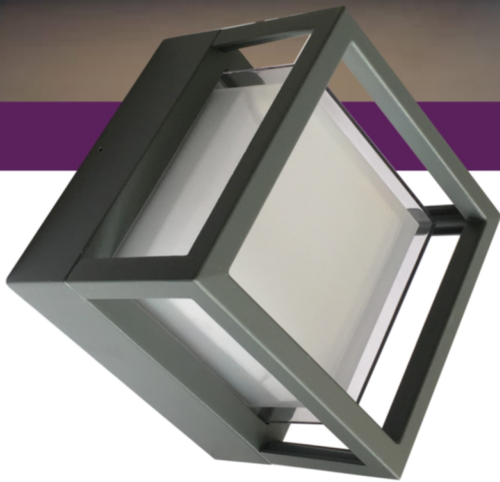

OUTDOOR WALL LIGHT

ML-6001

DUST PROOF

WATER PROOF

INTELLIGENT LIGHTING

ECO-FRIENDLY

PROTECTION

PRODUCT SPECIFICATION

MODEL NAME	WATTAGE	LUMEN	SIZE	KELVIN	BEAM ANGLE
ML-6001	10W	≥1000lm	160x160x100mm	3000K	120°

COLOUR-3K