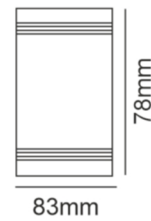

OUTDOOR UP-DOWN LIGHT

ML-6003

80x190x110

PRODUCT SPECIFICATION

MODEL NAME	WATTAGE	LUMEN	SIZE	KELVIN	BEAM ANGLE	PF
ML-6003	1x5W	≥375lm	60x78x83mm	3000K	38°	0.5
ML-6003	1x9W	≥585lm	80x98x110mm	3000K	45°	0.5
ML-6003	2x5W	≥750lm	60x124x83mm	3000K	38°	0.5
ML-6003	2x9W	≥1170lm	80x190x110mm	3000K	45°	0.5
ML-6003	2x15W	≥2250lm	90x120x205mm	3000K	45°	0.5