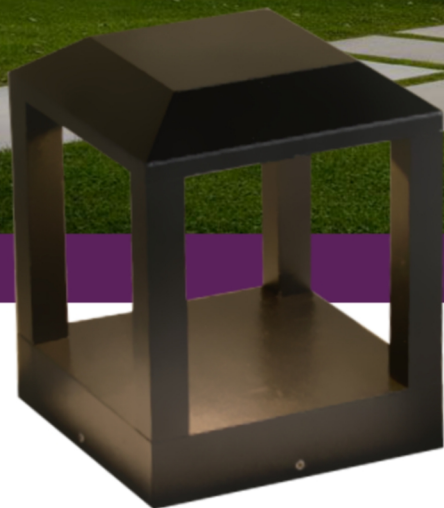

OUTDOOR WALL LIGHT

ML-6004

DUST PROOF

WATER PROOF

INTELLIGENT LIGHTING

ECO-FRIENDLY

PROTECTION

PRODUCT SPECIFICATION

MODEL NAME	WATTAGE	LUMENS	SIZE
ML-6004	7W	≥700lm	160x160x200mm

COLOUR-3K