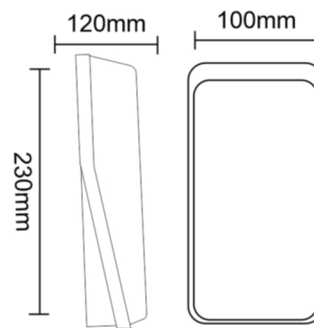

OUTDOOR WALL LIGHT

ML-7001

DUST PROOF

WATER PROOF

INTELLIGENT LIGHTING

ECO-FRIENDLY

PROTECTION

PRODUCT SPECIFICATION

MODEL NAME	WATTAGE	LUMEN	SIZE	KELVIN	BEAM ANGLE
ML-7001	12W	≥960lm	230Hx135Wx45D	3000K	120°

COLOUR-3K