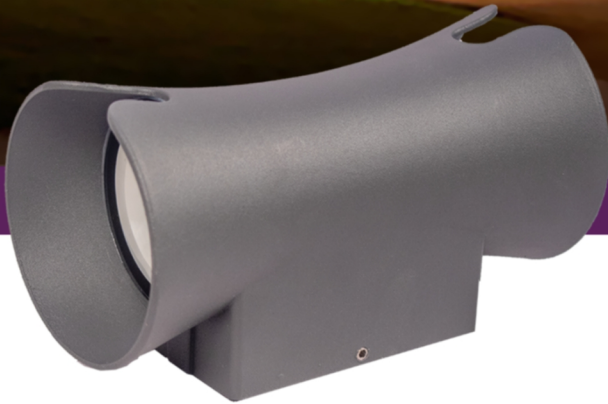

OUTDOOR WALL LIGHT

ML-7003

DUST PROOF

WATER PROOF

INTELLIGENT LIGHTING

ECO-FRIENDLY

PROTECTION

PRODUCT SPECIFICATION

MODEL NAME	WATTAGE	LUMENS	SIZE
ML-7003	10W	≥1060lm	180x100x90mm

COLOUR-3K