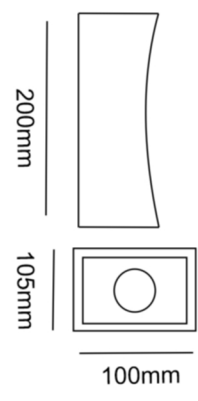

OUTDOOR WALL LIGHT

ML-8003

DUST PROOF

WATER PROOF

INTELLIGENT LIGHTING

ECO-FRIENDLY

IP54
PROTECTION

PRODUCT SPECIFICATION

MODEL NAME	WATTAGE	LUMENS	SIZE
ML-8003	2X7W	≥1400lm	200Hx100Wx105D

COLOUR-3K